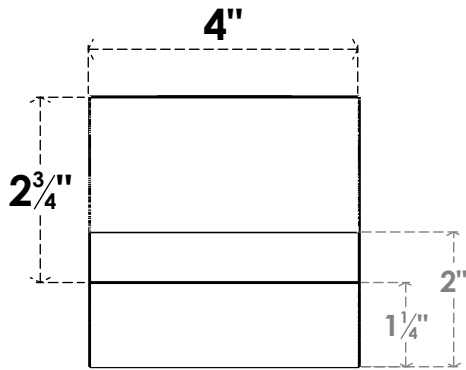

ITEM NUMBER: RFTURO040X04000X32000X004RID00RCPR

4"W X 4"H X 32"L TIMBERTHANE ROUGH CEDAR RIDGEWOOD FAUX WOOD OPEN RAFTER TAIL, 4"L END, PRIMED TAN

SIDE PROFILE

FRONT PROFILE

ISOMETRIC

GENERATED DATE : 03/02/2023