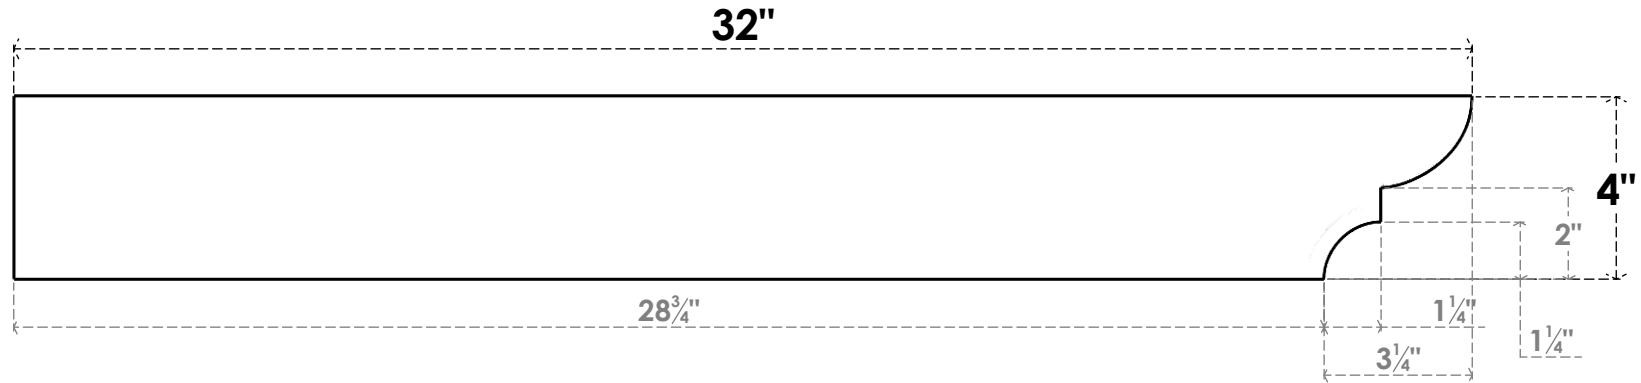

ITEM NUMBER: RFTURO040X04000X32000X004RID00RCPR

4"W X 4"H X 32"L TIMBERTHANE ROUGH CEDAR RIDGEWOOD FAUX WOOD OPEN RAFTER TAIL, 4"L END, PRIMED TAN

SIDE PROFILE

FRONT PROFILE

ISOMETRIC

GENERATED DATE : 03/02/2023