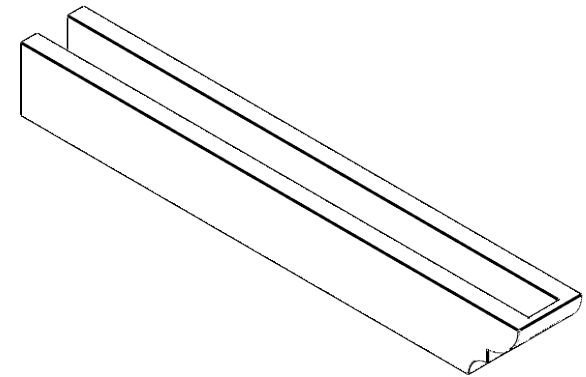

ITEM NUMBER: RFTURO040X04000X32000X004RID00RCPR

4"W X 4"H X 32"L TIMBERTHANE ROUGH CEDAR RIDGEWOOD FAUX WOOD OPEN RAFTER TAIL, 4"L END, PRIMED TAN

SIDE PROFILE

FRONT PROFILE

ISOMETRIC

GENERATED DATE : 03/02/2023

EKENA MILLWORK
2300 WEST MAIN ST.
CLARKSVILLE, TX 75426
TOLL FREE: 866-607-0453
WWW.EKENAMILLWORK.COM

NOTES

1. INSTALLATION TO BE COMPLETED IN ACCORDANCE WITH MANUFACTURER'S SPECIFICATIONS.
2. DRAWING MAY NOT BE TO SCALE
3. THIS DRAWING IS INTENDED FOR DESIGN AND PLANNING PURPOSES ONLY.
4. ALL INFORMATION CONTAINED HEREIN WAS CURRENT AT THE TIME OF DEVELOPMENT BUT MUST BE REVIEWED AND APPROVED BY THE PRODUCT MANUFACTURER TO BE CONSIDERED ACCURATE.
5. TIMBERTHANE ARCHITECTURAL PRODUCTS ARE MADE FROM HIGH DENSITY URETHANE AND COME FACTORY PRIMED